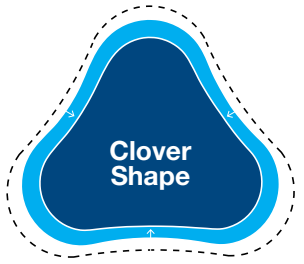

The use of Evanza can lead to fewer slips and a significant increase in teat condition.

Food Safety

DeLaval Topflow™ can help you to deliver improved milk flow.

* Compared to Harmony DeLaval cluster.

DeLaval Evanza™

Cartridge eliminates twisted liners

DeLaval Clover™ cartridge

Ground-breaking cartridge construction with incorporated Clover™ design for increased milking performance and lifetime.

DeLaval Turn&Milk™

Turn & Milk principle of Evanza™ for effortless and time-saving exchange.