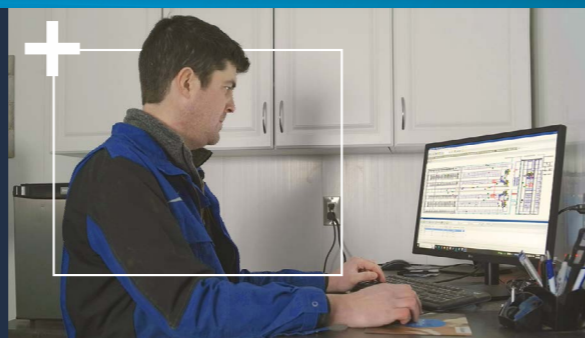

 DeLaval

With DeLaval Plus Behavior Analysis you have a tool that seamlessly integrates into your operation to give you and your team total visibility and oversight of your cows 24/7.

Find sick cows

Measuring deviations in activity, rumination, and eating time can aid in identifying sick cows earlier. This new ear tag is designed to accomplish just that, but its functionality extends far beyond. Thanks to seamless integration with other DeLaval sensors from your milking system, DeLaval Plus Behavior analysis offers a powerful system that simplifies the process of identifying sick cows. Reducing the time checking cows optimises labour – early treatment means early recovery, more productive days, reduced culling and treatment costs, improved animal welfare and overall herd health, among other benefits.

Find cows in heat

The DeLaval Behavior Analysis ear tag, powered by artificial intelligence, measures the activity and behaviour of cows, with the data analysed to calculate heat probability. DeLaval Plus will provide an easy-to-use list of cows to inseminate and indicate the best timing for insemination. This will greatly help you improve the reproductive performance of your herd, leading to improved breeding efficiency, optimised labour, better lactations, reduced reproduction costs, increased productivity, refined semen selection strategies, and more.

Cows' localisation

Know the whereabouts of every cow in your shed, accessible on your PC screen or phone*. Quickly locate cows, saving time, money, and minimising disrupting cows. Analyse individual cow behaviour and time budgets, understanding how much time they spend in each area daily: feeding areas, cubicles, walking areas, milking areas, etc.