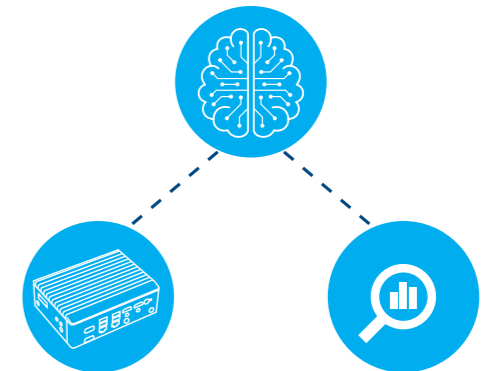

Find cows in heat

The DeLaval Behavior Analysis ear tag, powered by artificial intelligence, measures the activity and behaviour of cows, with the data analysed to calculate heat probability. DeLaval Plus will provide an easy-to-use list of cows to inseminate and indicate the best timing for insemination. This will greatly help you improve the reproductive performance of your herd, leading to improved breeding efficiency, optimised labour, better lactations, reduced reproduction costs, increased productivity, refined semen selection strategies, and more.

*localization function is only available for the BA300 configuration.

Helps you to improve:

- Labour efficiency
- Reproduction outcomes
- Animal welfare and health
- Animal productivity
- Optimise use of resources (semen, feed, drugs, etc.)
- Overall work experience of the farm's team
- Enhancing the potential of more DeLaval Plus services you may incorporate for your farm in the future

Every cow located and analysed.

Powered by artificial intelligence

What is DeLaval DeepBlue?

DeepBlue is our most sophisticated cow behaviour modelling, driven by artificial intelligence, enabling it to find patterns that were previously unknown. DeepBlue searches for trends and patterns, which we then validate and transform into valuable insights for you.

DeLaval DeepBlue

Your data is transmitted to DeepBlue for analysis using the DeLaval edge server.

Your data

Your data is transmitted to DeepBlue for analysis using the DeLaval edge server.

DeLaval Plus

The data is then returned to you in the form of actionable intelligence, helping you to make better, faster, and more accurate decisions.