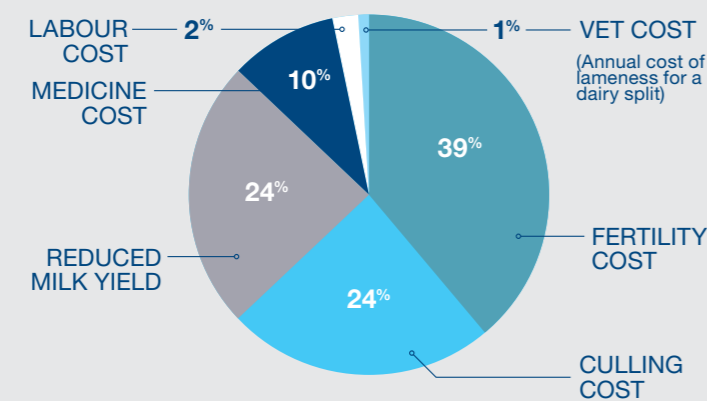

We ♡ hooves.

DeLaval hoofcare and cow longevity

The importance of hoofcare

Many farmers underestimate the effect and the costs that lameness has on their herd and cow longevity. Using locomotion scoring makes it possible to detect lame cows. The next step is to identify the specific condition they are suffering from.

A case of lameness can cost between €77 to €255.

- Reduced milk yield
- Reduced fertility
- Treatment
- Increased Labour
- Increased risk of culling

Locomotion Scoring	Clinical description	Assessment criteria
1	Normal	The cow stands and walks with a level-back posture. Her gait is normal.
2	Mildly lame	The cow stands and walks with a level-back posture. Her gait is normal.
3	Moderately lame	An arched-back posture is evident both while standing and walking. Her gait is affected and is best described as short- striding with one or more limbs.
4	Lame	An arched-back posture is always evident and gait is best described as one deliberate step at a time. The cow favours one or more limbs/feet.
5	Severly lame	The cow additionally demonstrates an inability or extreme reluctance to bear weight on one or more of her limbs/feet.

Source: D.J. Sprecher, D.E. Hostetler and J.B. Kaneene
A lameness scoring system that uses posture and gait to predict dairy cattle reproductive performance

Identify

Early identification reduces overall costs considerably. An effective way of detecting the problem is locomotion scoring. Lameness can be caused by a variety of conditions that affect hooves. These conditions are broadly categorised as being either infectious or non-infectious. Independently, if caused by bacteria or injuries, the key is to prevent from all angles.