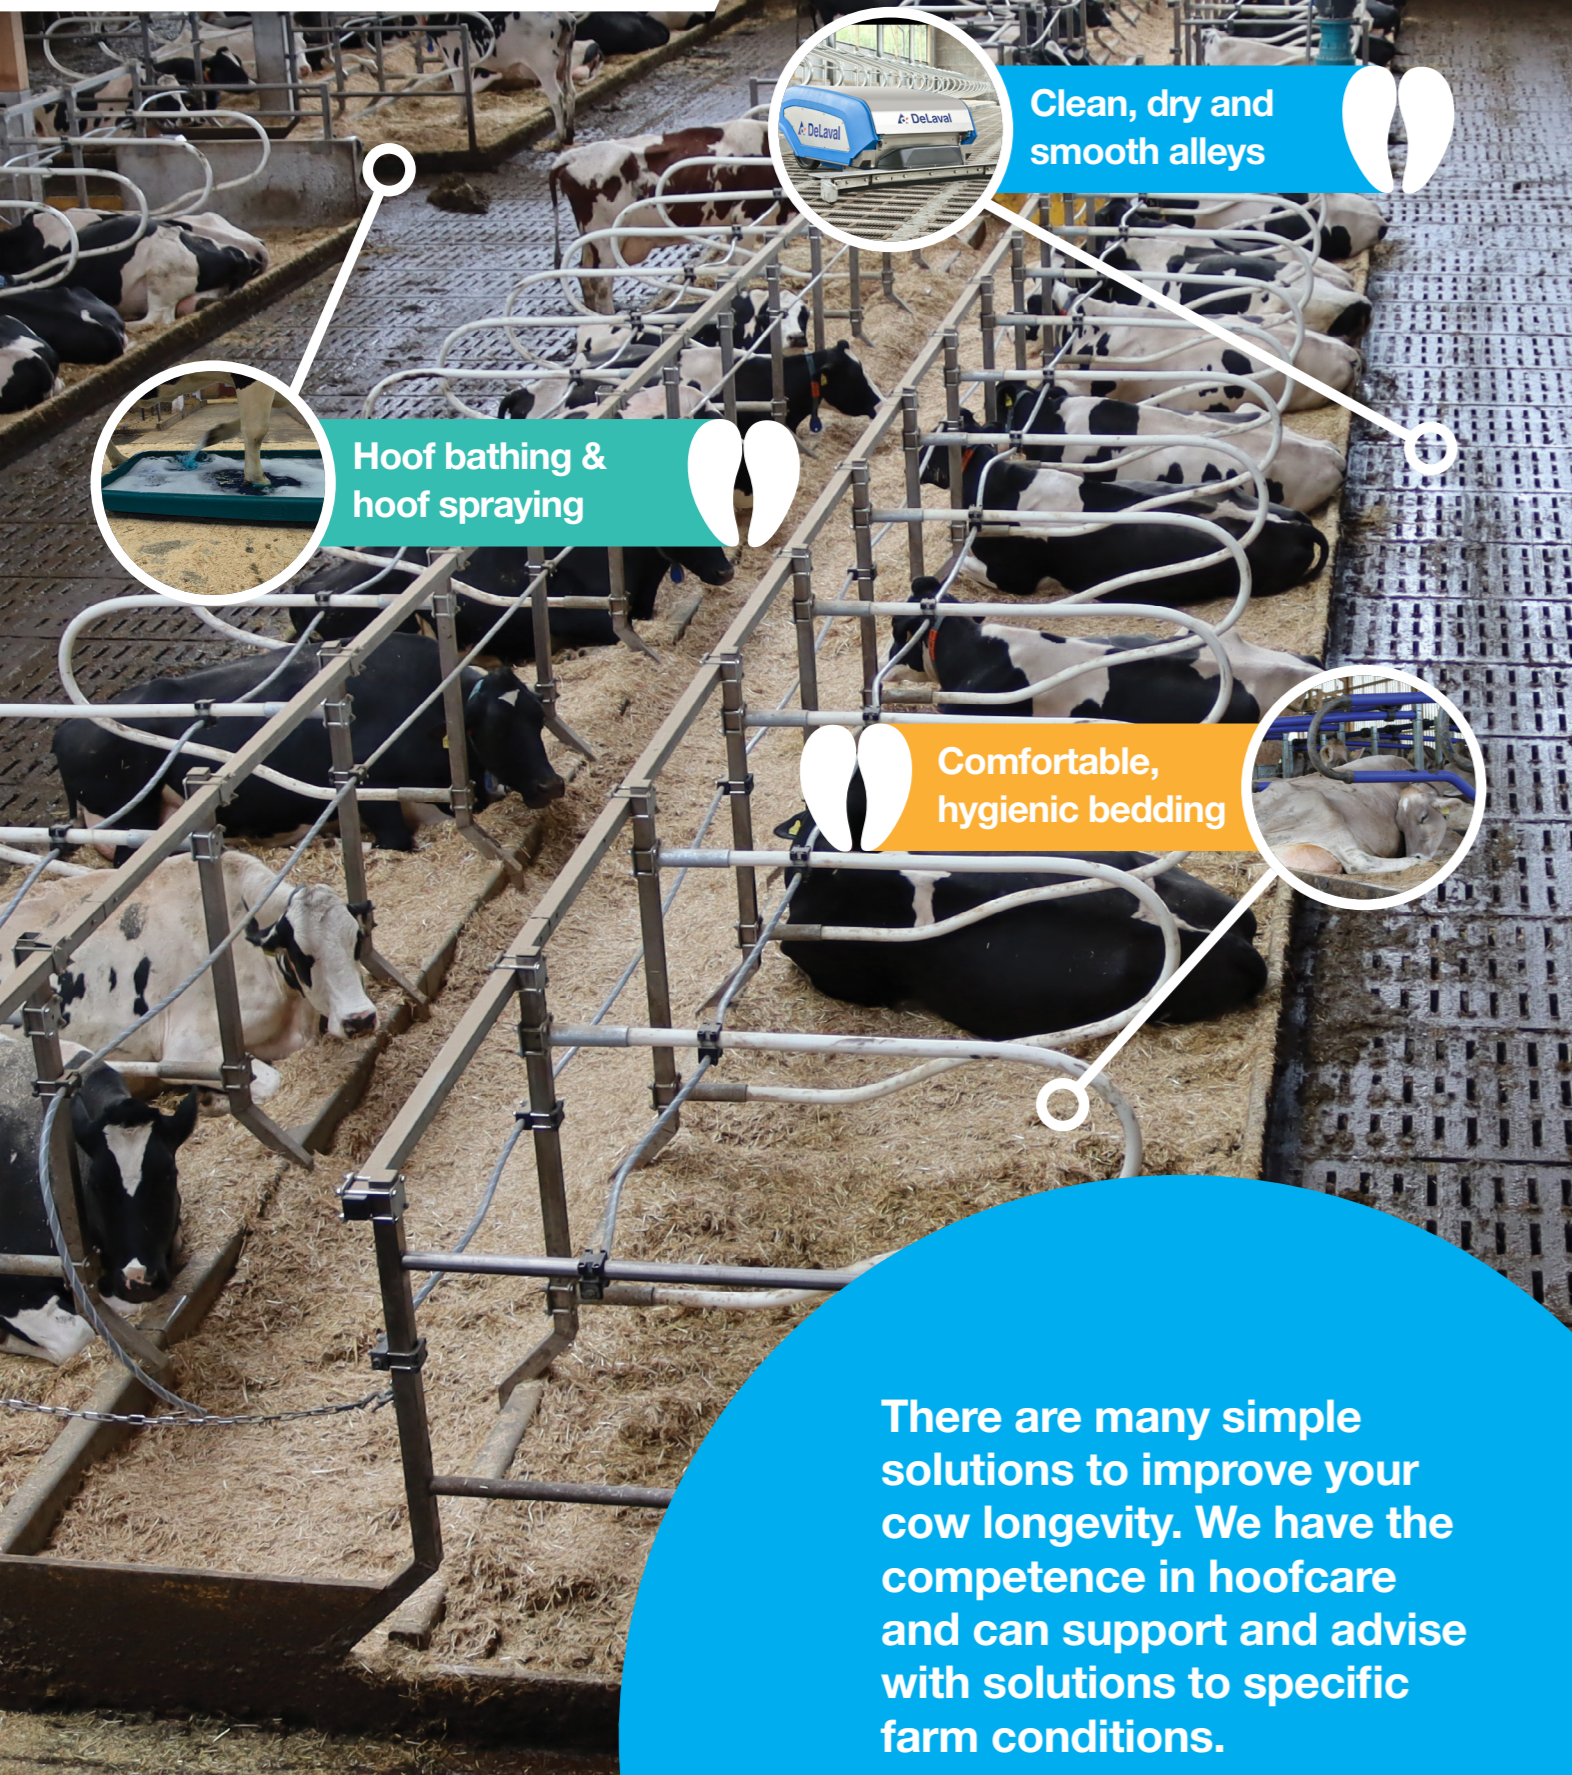

What it takes

Clean, dry and smooth alleys

Hoof bathing & hoof spraying

Comfortable, hygienic bedding

There are many simple solutions to improve your cow longevity. We have the competence in hoofcare and can support and advise with solutions to specific farm conditions.

DeLaval hoofcare works well with:

We deliver solutions that help you get more, better quality milk from healthier animals.

Put DeLaval hoofcare to work for you today.

To take the next step on your hoofcare journey, either talk to your trusted DeLaval representative or for more information visit us at www.delaval.com

Our solutions for healthy hooves

Clean, dry and smooth alleys

DeLaval robot scraper RS450

DeLaval robot scraper RS450 is made big and strong to clean in one wide sweep and withstand any knocks along the way. Its size allows a big motor for frequent and long operation. The robot scraper is packed with features that help improve the hygiene of your barn.

Conventional manure scraping

DeLaval offer three different types of conventional scrapers: cable/cord (ACD), chain (AKD) and hydraulic (AHD). Controlled by DeLaval comfort control including adaptive scraping - only scraping when needed - and cow safety functions even for hydraulic scrapers.