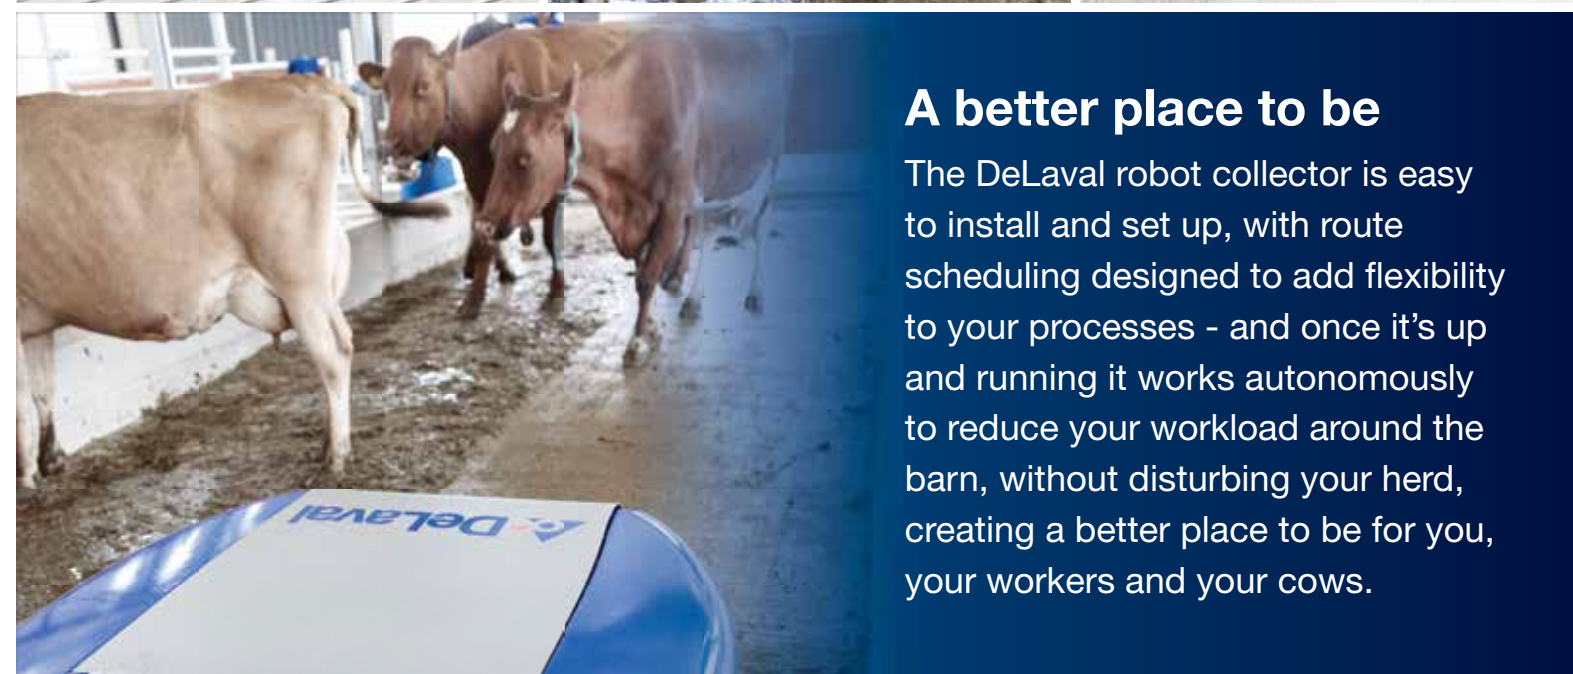

A better place to be

The DeLaval robot collector is easy to install and set up, with route scheduling designed to add flexibility to your processes - and once it's up and running it works autonomously to reduce your workload around the barn, without disturbing your herd, creating a better place to be for you, your workers and your cows.

Taking a 360° view of your farm with DeLaval robot collector

Farm Profitability

A clean barn not only contributes to lower instances of mastitis and higher milk quality but also faster milking times because of faster teat preparation.

Work Efficiency

Cleaning areas that conventional scrapers can't reach means you can put down the shovel and focus on what's really important.

Animal Welfare

Poor hoof condition is the leading cause of lameness and premature culling. With the DeLaval robot collector, autonomous cleaning cycles help to ensure a clean and comfortable environment for your cows, for clean animals and improved longevity.

Food Safety

A clean environment for your cows means clean udders and clean hooves - improving both your herds' wellbeing and milk quality, by directly reducing somatic cell counts and cases of mastitis.

DeLaval robot collector

The cow friendly solution

With its silent motor and low speed you can be sure you have a solution for clean floors and healthy cows that won't disrupt your herd.

Cleaning where others can't

The robot collector can even clean tight corners, effortlessly removing all manure types and handling most bedding materials.

Don't add water

Unlike some manure solutions, the robot collector doesn't need to add water, which means more manure is collected between disposals.