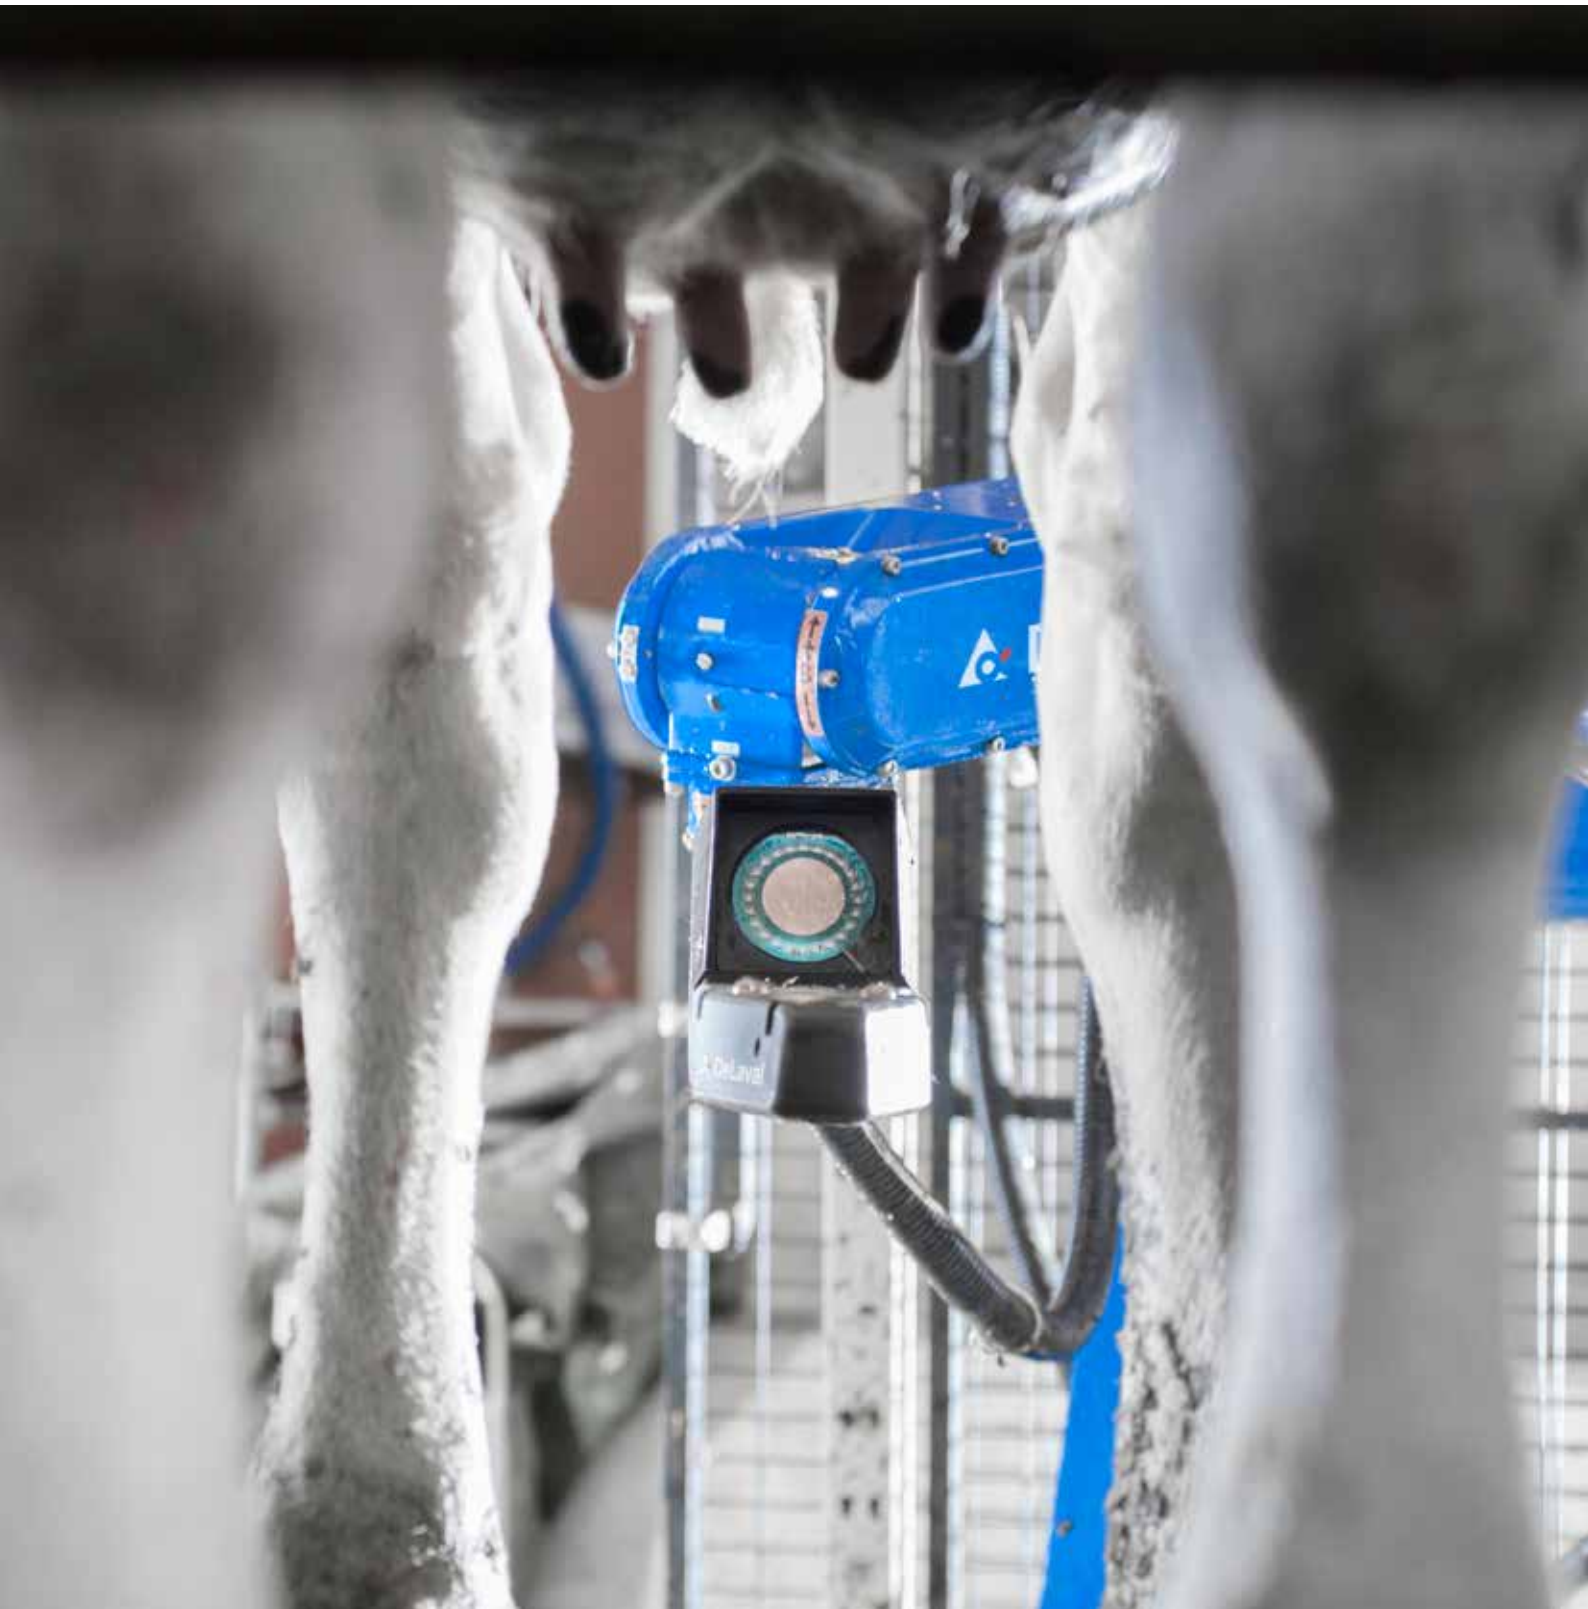

Increase on farm productivity DeLaval teat spray robot TSR

DeLaval teat spray robot TSR sharply cuts labour costs

Many of today's dairy farmers are looking for productivity gains to maximize the quality of milk production and maximize profitability. Labour issues are very real from both an availability and quality perspective. A robotic solution that automates the benefits of post teat spray application while reducing labour, is proving to be very effective in addressing these challenges.

The DeLaval teat spray robot (TSR), one of the first automatic post-spray solution for farmers with parallel rotaries, provides an accurate, optimal and consistent method for applying teat spray after milking. The TSR is helping to ensure the good health of cows while eliminating the need for traditional, labour-intensive teat spraying and boosting farms' profitability.

As a stand-alone unit for external milking rotaries, the TSR sprays your cows for optimum mastitis control without affecting the overall throughput. Advanced technology contributes to the robot's speed and application precision – serving up to 400 cows/hour.

How does it work?

The DeLaval teat spray robot TSR is positioned on the outside of the rotating platform and uses advanced cameras on a robotic arm to locate and spray each cow's teats with a disinfecting solution as they pass. The TSR robot facilitates high capacity milking because it can be used with any type of DeLaval parallel rotary.